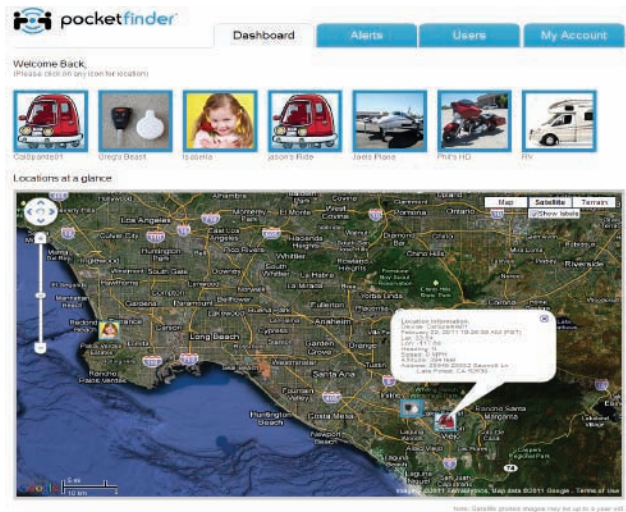

Why PocketFinderVehicle:

- Peace of mind knowing where your loved ones are
- Easy access from any web-enabled phone, device or computer
- Enhance the safety and security for those you love
- Easy to view 30 day location history
- Best cellular coverage in the U.S.
- Unlimited locates and unlimited zones

Key Product Features:

- Easy installation
- Single, compact & waterproof device
- Single login in for management of multiple devices
- Easy to view 30 day location history
- Built in motion sensor & back up battery
- Low monthly service fee

For information on purchasing the Pocketfinder Vehicle product please contact the sales department at: Sales@pocketfinder.com or visit our website at: www.pocketfinder.com