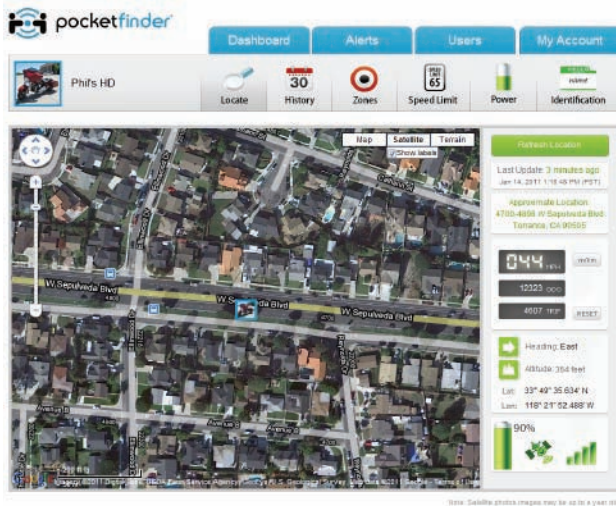

Why PocketFinderVehicle:

- Peace of mind knowing where your loved ones are
- Easy access from any web-enabled phone, device or computer
- Enhance the safety and security for those you love
- Easy to view 30 day location history
- Best cellular coverage in the U.S.
- Unlimited locates and unlimited zones

Key Product Features:

- Easy installation
- Single, compact & waterproof device
- Single login in for management of multiple devices
- Easy to view 30 day location history
- Built in motion sensor & back up battery
- Low monthly service fee

For information on purchasing the Pocketfinder Vehicle product please contact the sales department at: Sales@pocketfinder.com or visit our website at: www.pocketfinder.com